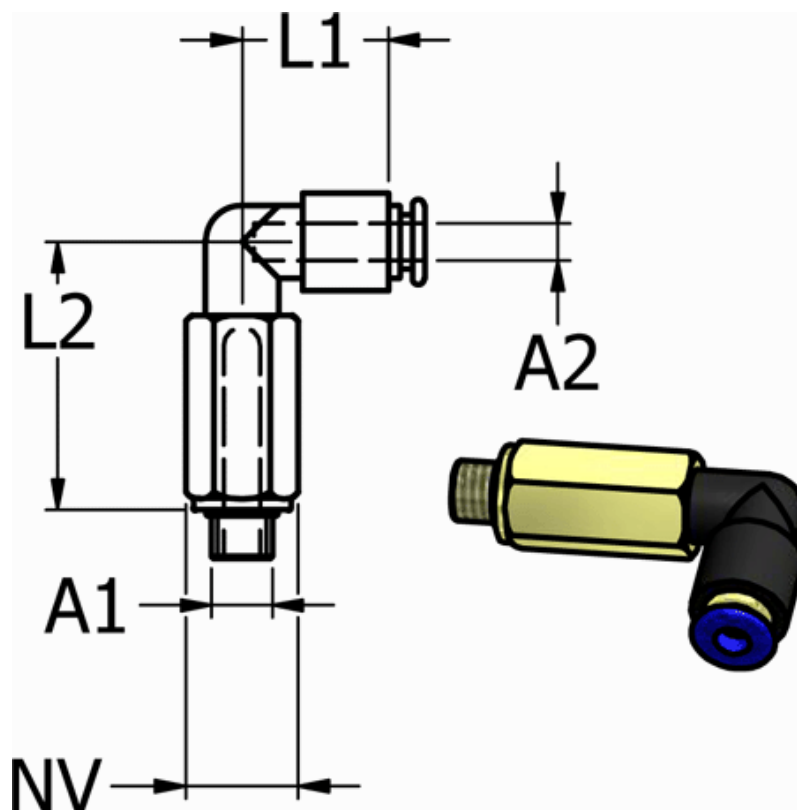

Article number: 586PLL54

Description: Mini Push-in PLL54, angle, M5 hose Ø4

Measures

Ext. hose diameter A2 = 4 mm

L1 = 28

L2 = 17.2

NV = 8

Thread A1 = M5